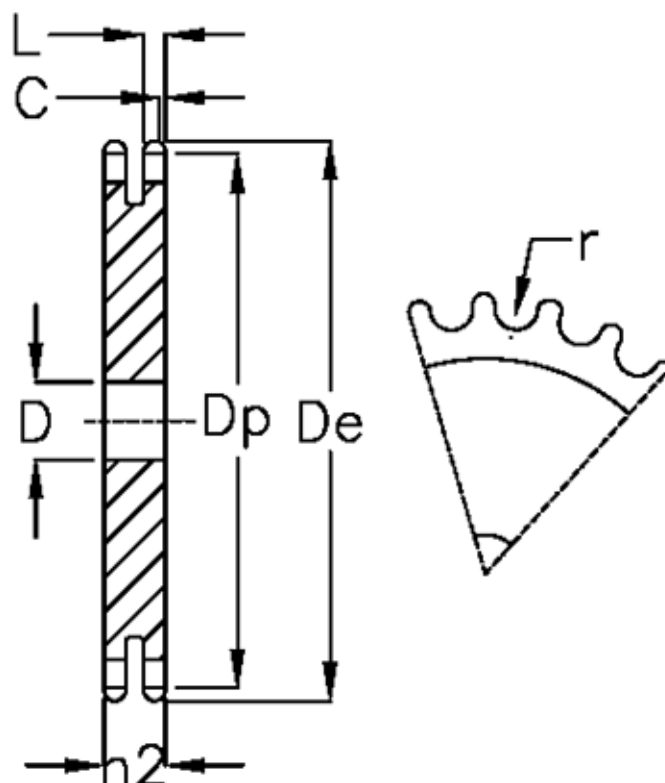

Article number: 616022007042

Description: Plate wheel 12 B-2 Z=42 duplex

## Measures

C = 2

D = 25

De = 264.5

Dp = 254.93

For chain size = 3/4 x 7/16

For chain type = 12 B-2

h2 = 30.3

L = 10.8

Number of teeth = 42

r = 12.07